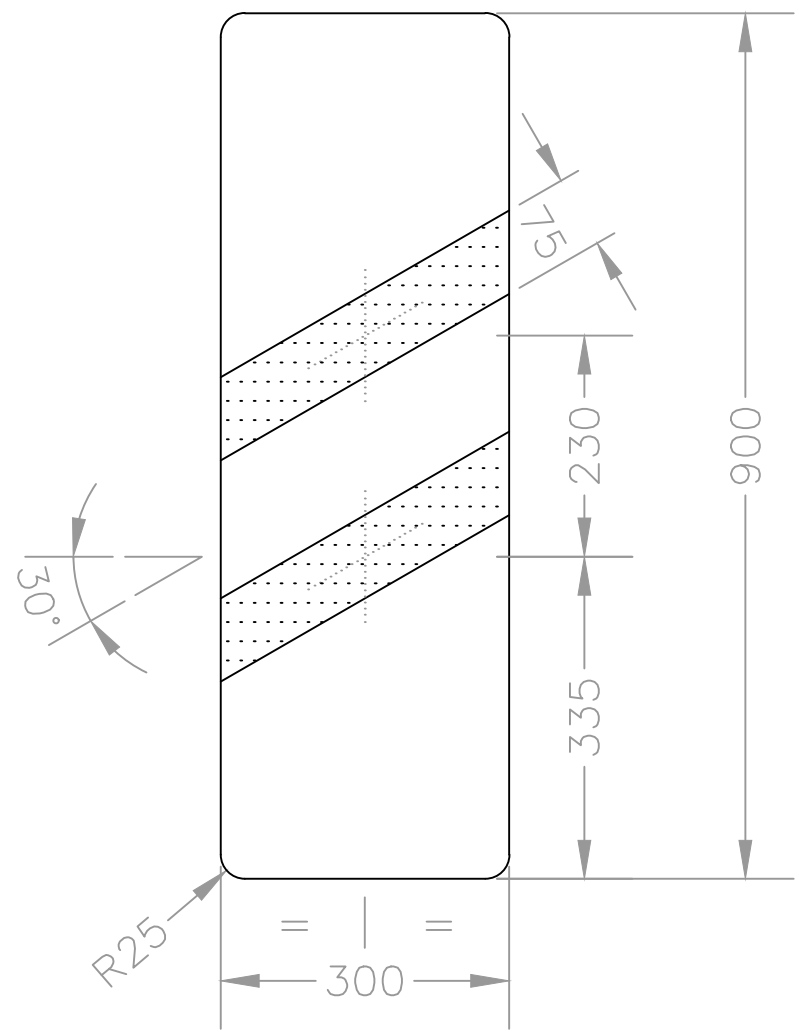

Sign No.
W122.2R

© GOVERNMENT OF IRELAND.

NOTES: 1. COLOURS:- Background WHITE
Diagonal Bars RED

**An Roinn Iompair
Turasóireachta agus Spóirt**
Department of Transport,
Tourism and Sport

Title: Chapter 6 Warning Sign
Level Crossing Countdown
Markers (2 Bars)

Issue: Date:
A: 23.07.09
B:
C:

Dimensions:
MILLIMETRES

Sign No.
W122.2R