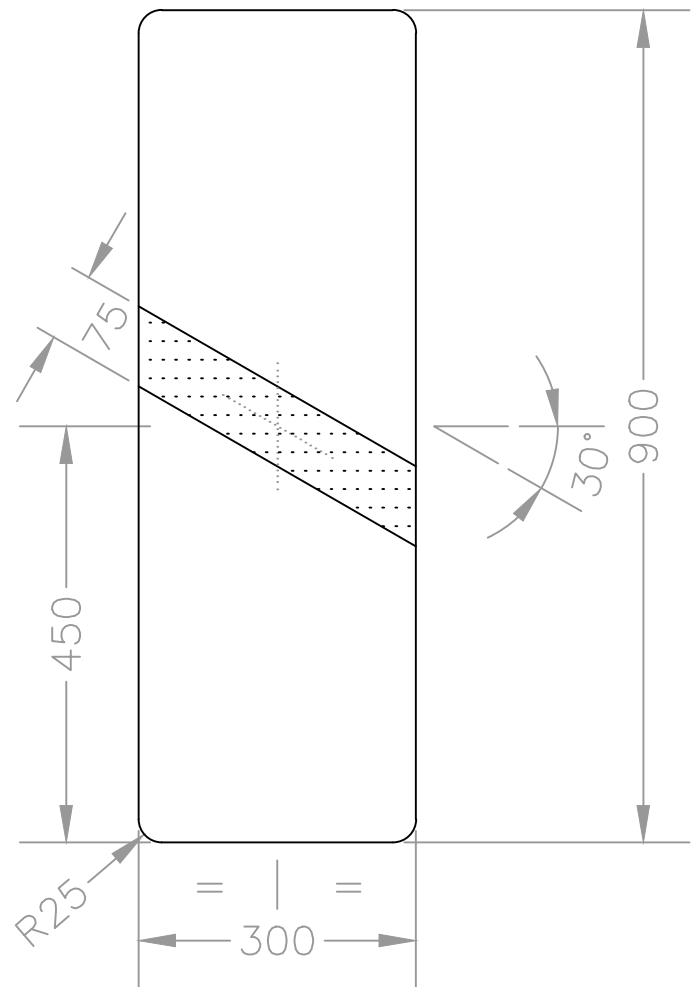

Sign No.
W122.1L

© GOVERNMENT OF IRELAND.

NOTES: 1. COLOURS:— Background WHITE
Diagonal Bars RED

**An Roinn Iompair
Turasoireachta agus Spóirt**
Department of Transport,
Tourism and Sport

Title: Chapter 6 Warning Sign
Level Crossing Countdown
Markers (1 Bar)

Issue: Date:
A: 01.10.08
B:
C:

Dimensions:
MILLIMETRES

Sign No.
W122.1L

Sign No.
W122.1R

© GOVERNMENT OF IRELAND.

NOTES: 1. COLOURS:- Background WHITE
Diagonal Bars RED

**An Roinn Iompair
Turasóireachta agus Spóirt**
Department of Transport,
Tourism and Sport

Title: Chapter 6 Warning Sign
Level Crossing Countdown
Markers (1 Bar)

Issue: Date:
A: 23.07.09
B:
C:

Dimensions:
MILLIMETRES

Sign No.
W122.1R

Sign No.
W122.2L

© GOVERNMENT OF IRELAND.

NOTES: 1. COLOURS:- Background WHITE
Diagonal Bars RED

Title: Chapter 6 Warning Sign
Level Crossing Countdown
Markers (2 Bars)

Issue: Date:
A: 23.07.09
B:
C:

Dimensions:
MILLIMETRES

Sign No.
W122.2R

Sign No.
W122.3L

© GOVERNMENT OF IRELAND.

NOTES: 1. COLOURS:- Background WHITE
Diagonal Bars RED