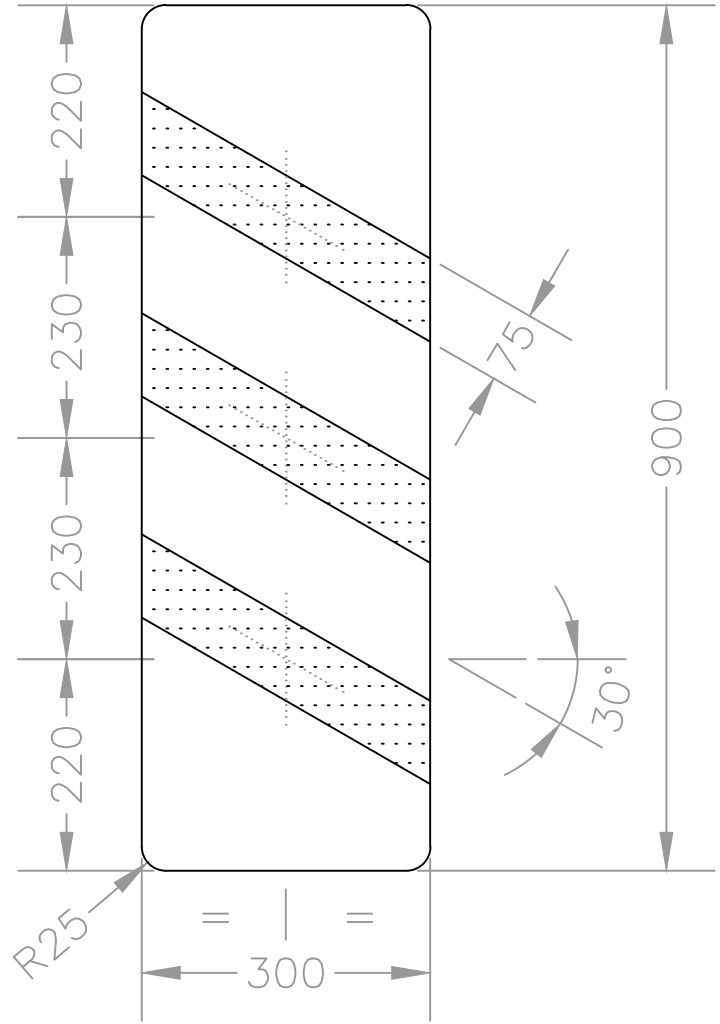

Title: Chapter 6 Warning Sign
Level Crossing Countdown
Markers (1 Bar)

Issue: Date:
A: 23.07.09
B:
C:

Dimensions:
MILLIMETRES

Sign No.
W122.1R

Sign No.
W122.2L

© GOVERNMENT OF IRELAND.

NOTES: 1. COLOURS:- Background WHITE
Diagonal Bars RED

Title: Chapter 6 Warning Sign
Level Crossing Countdown
Markers (2 Bars)

Issue: Date:
A: 23.07.09
B:
C:

Dimensions:
MILLIMETRES

Sign No.
W122.2R

Sign No.
W122.3L

© GOVERNMENT OF IRELAND.

NOTES: 1. COLOURS:- Background WHITE
Diagonal Bars RED

**An Roinn Iompair
Turasoireachta agus Spóirt**
Department of Transport,
Tourism and Sport

Title: Chapter 6 Warning Sign
Level Crossing Countdown
Markers (3 Bars)

Issue: Date:
A: 01.10.08
B:
C:

Dimensions:
MILLIMETRES

Title: Chapter 6 Warning Sign
Level Crossing Countdown
Markers (3 Bars)

Issue: Date:
A: 23.07.09
B:
C:

Dimensions:
MILLIMETRES

Sign No.
W122.3R