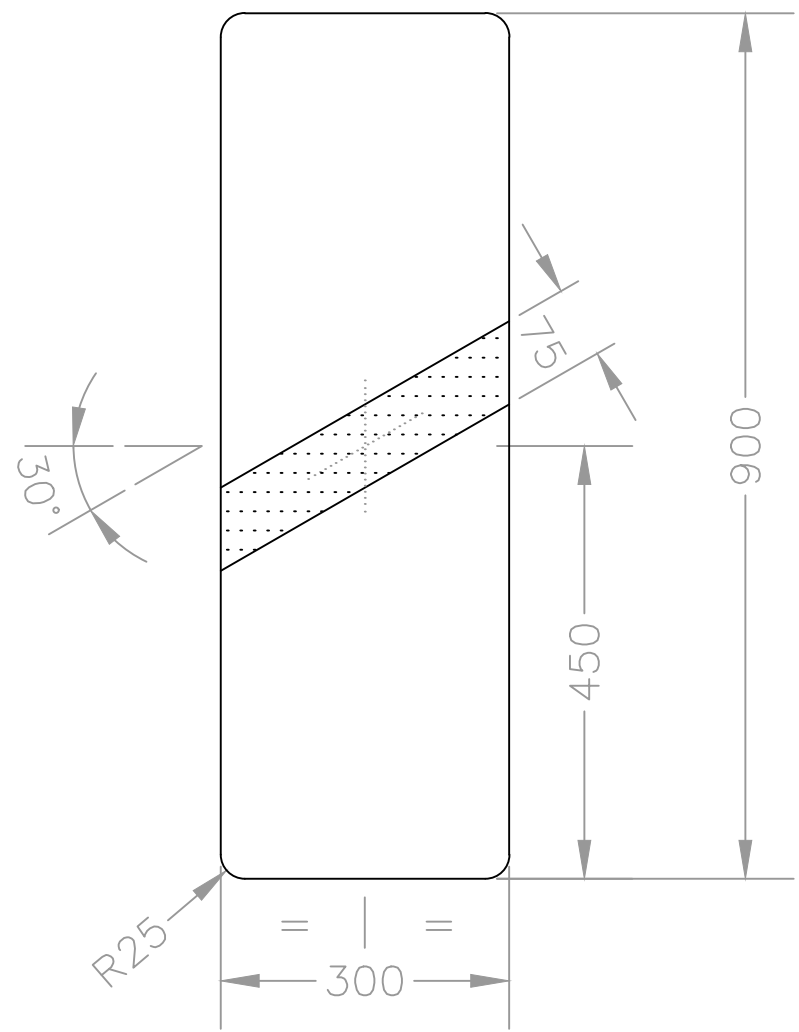

Sign No.
W122.1L

© GOVERNMENT OF IRELAND.

NOTES: 1. COLOURS:— Background WHITE
Diagonal Bars RED

**An Roinn Iompair
Turasoireachta agus Spóirt**
Department of Transport,
Tourism and Sport

Title: Chapter 6 Warning Sign
Level Crossing Countdown
Markers (1 Bar)

Issue: Date:
A: 01.10.08
B:
C:

Dimensions:
MILLIMETRES

Sign No.
W122.1L

Sign No.
W122.1R

© GOVERNMENT OF IRELAND.

NOTES: 1. COLOURS:- Background WHITE
Diagonal Bars RED

**An Roinn Iompair
Turasóireachta agus Spóirt**
Department of Transport,
Tourism and Sport

Title: Chapter 6 Warning Sign
Level Crossing Countdown
Markers (1 Bar)

Issue: Date:
A: 23.07.09
B:
C:

Dimensions:
MILLIMETRES

Sign No.
W122.1R

Sign No.
W122.2L

© GOVERNMENT OF IRELAND.

NOTES: 1. COLOURS:- Background WHITE
Diagonal Bars RED

Title: Chapter 6 Warning Sign
Level Crossing Countdown
Markers (2 Bars)

Issue: Date:
A: 23.07.09
B:
C:

Dimensions:
MILLIMETRES

Sign No.
W122.2R

Sign No.
W122.3L

© GOVERNMENT OF IRELAND.

NOTES: 1. COLOURS:- Background WHITE
Diagonal Bars RED