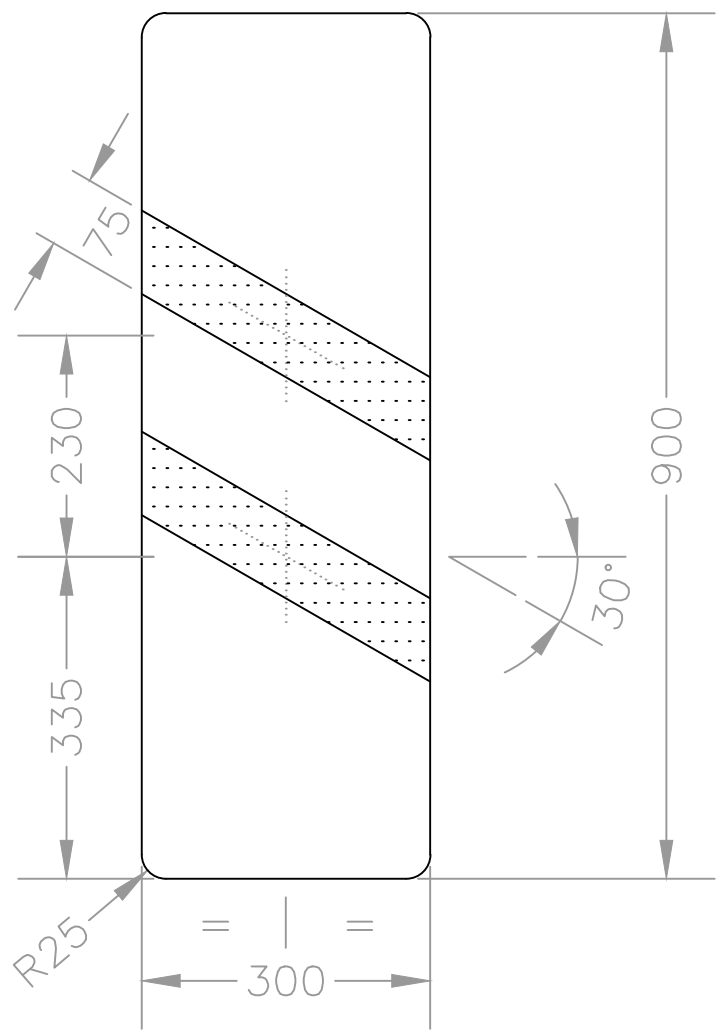

Issue: Date:
A: 01.10.08
B:
C:

Dimensions:
MILLIMETRES

Sign No.
W122.1L

Sign No.
W122.1R

© GOVERNMENT OF IRELAND.

NOTES: 1. COLOURS:- Background WHITE
Diagonal Bars RED

**An Roinn Iompair
Turasóireachta agus Spóirt**
Department of Transport,
Tourism and Sport

Title: Chapter 6 Warning Sign
Level Crossing Countdown
Markers (1 Bar)

Issue: Date:
A: 23.07.09
B:
C:

Dimensions:
MILLIMETRES

Sign No.
W122.1R

Sign No.
W122.2L

© GOVERNMENT OF IRELAND.

NOTES: 1. COLOURS:- Background WHITE
Diagonal Bars RED

**An Roinn Iompair
Turasoireachta agus Spóirt**
Department of Transport,
Tourism and Sport

Title: Chapter 6 Warning Sign
Level Crossing Countdown
Markers (2 Bars)

Issue: Date:
A: 01.10.08
B:
C:

Dimensions:
MILLIMETRES

Title: Chapter 6 Warning Sign
Level Crossing Countdown
Markers (2 Bars)

Issue: Date:
A: 23.07.09
B:
C:

Dimensions:
MILLIMETRES

Sign No.
W122.2R

Sign No.
W122.3L

© GOVERNMENT OF IRELAND.

NOTES: 1. COLOURS:- Background WHITE
Diagonal Bars RED