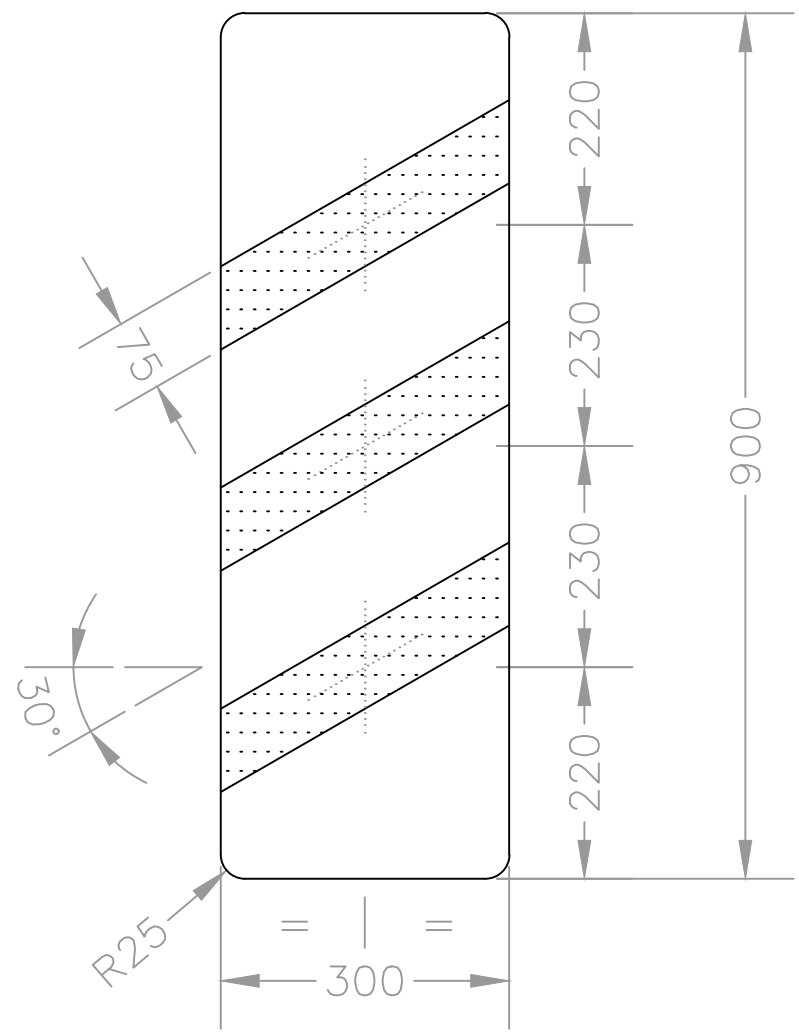

Sign No.
W122.3R

© GOVERNMENT OF IRELAND.

NOTES: 1. COLOURS:- Background WHITE
Diagonal Bars RED

**An Roinn Iompair
Turasóireachta agus Spóirt**
Department of Transport,
Tourism and Sport

Title: Chapter 6 Warning Sign
Level Crossing Countdown
Markers (3 Bars)

Issue: Date:
A: 23.07.09
B:
C:

Dimensions:
MILLIMETRES

Sign No.
W122.3R