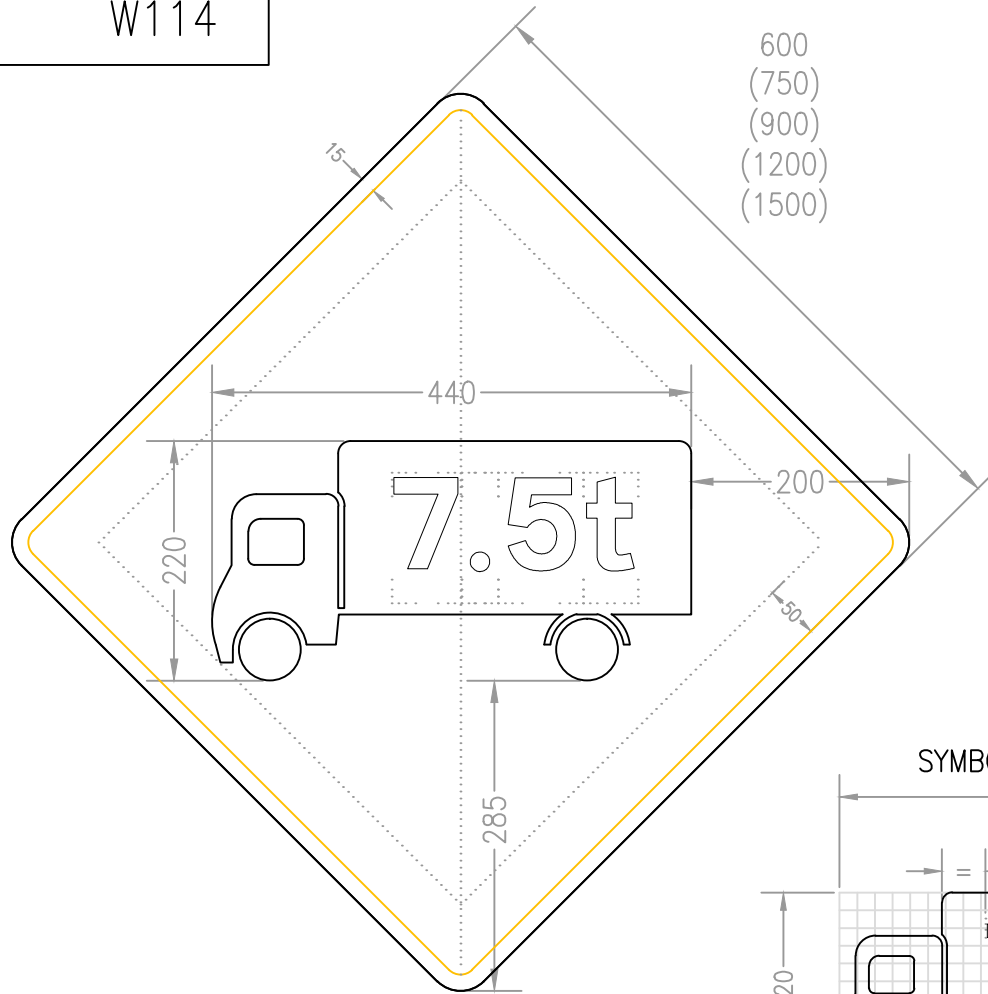

Sign No.

W114

© GOVERNMENT OF IRELAND.

- NOTES: 1. The legend is from the Transport Heavy alphabet.
2. Centre line, tile marks and dimensions do not form part of the sign.
3. The 'sign size' is defined as the distance along the side and permitted dimensions for the sign are shown.
4. ALL DIMENSIONS IN MILLIMETRES.
5. Other dimensions for the diamond are shown on drawing WK000.
6. All 600 sign dimensions shall be varied proportionally for the other warning sign sizes.
7. COLOURS:—
- | | |
|------------|--------|
| Standard | BLACK |
| Border | YELLOW |
| Background | BLACK |
| Symbol | WHITE |
| Text | WHITE |

An Roinn Iompair
Turasóireachta agus Spóirt

Department of Transport,
Tourism and Sport

Title: Chapter 6 Warning Sign

Maximum Gross Weight

Issue: Date:
A: 02.12.09
B:
C:

Dimensions:
MILLIMETRES

Sign No.
W114