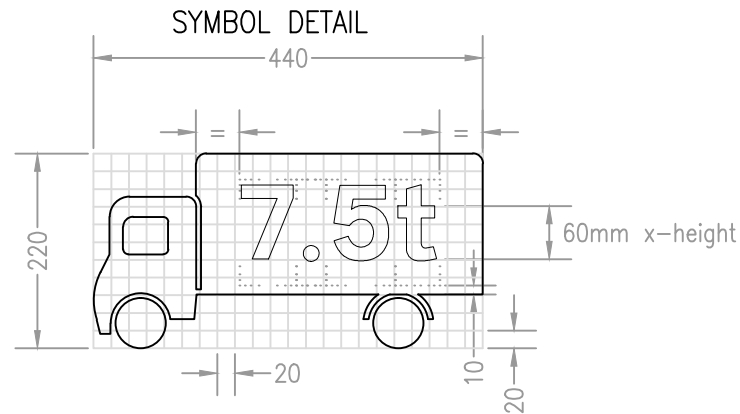

Sign No.

W114

© GOVERNMENT OF IRELAND.

- NOTES: 1. The legend is from the Transport Heavy alphabet.
2. Centre line, tile marks and dimensions do not form part of the sign.
3. The 'sign size' is defined as the distance along the side and permitted dimensions for the sign are shown.
4. ALL DIMENSIONS IN MILLIMETRES.
5. Other dimensions for the diamond are shown on drawing WK000.
6. All 600 sign dimensions shall be varied proportionally for the other warning sign sizes.
7. COLOURS:—
- | | |
|------------|--------|
| Standard | BLACK |
| Border | YELLOW |
| Background | BLACK |
| Symbol | WHITE |
| Text | WHITE |

An Roinn Iompair
Turasóireachta agus Spóirt

Department of Transport,
Tourism and Sport

Title: Chapter 6 Warning Sign

Maximum Gross Weight

Issue: Date:
A: 02.12.09
B:
C:

Dimensions:
MILLIMETRES

Sign No.
W114