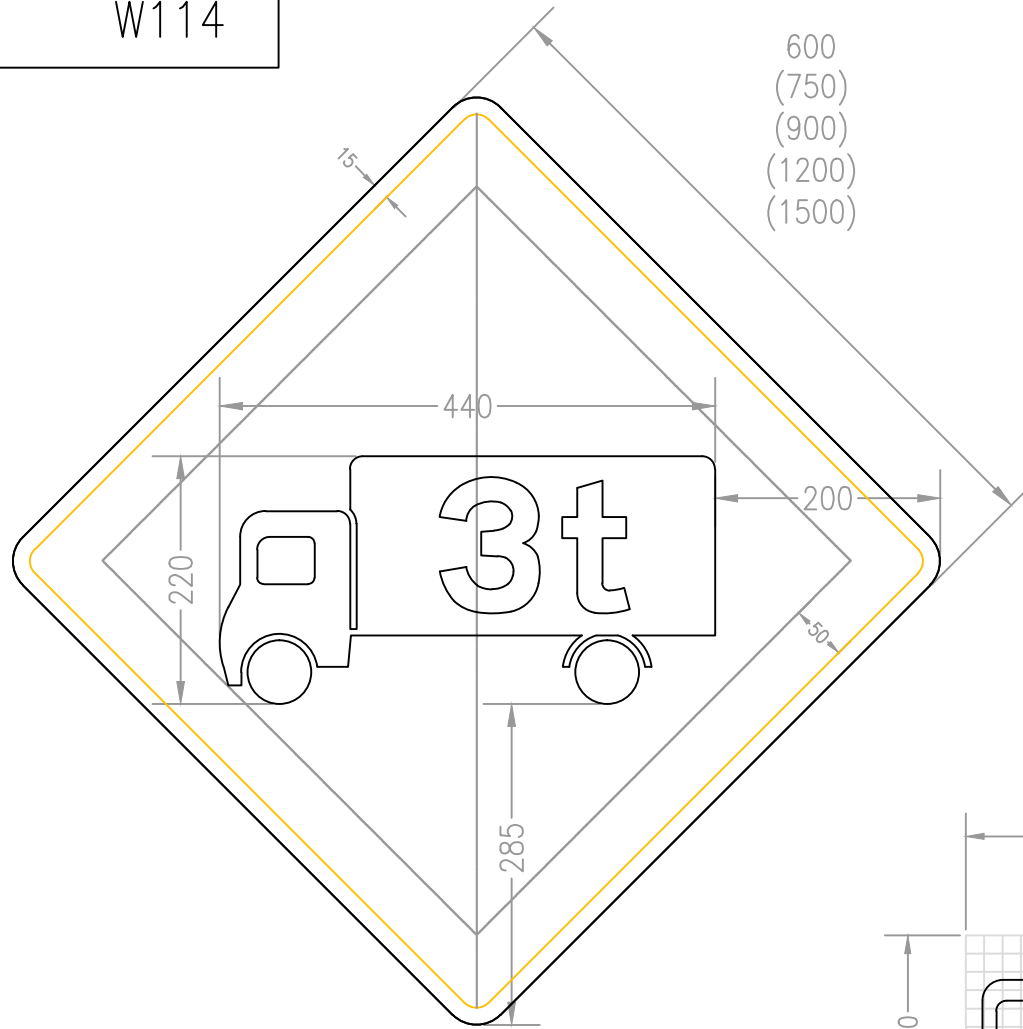

Sign No.

W114

© GOVERNMENT OF IRELAND.

600
(750)
(900)
(1200)
(1500)

- NOTES: 1. Centre line, tile marks and dimensions do not form part of the sign.
2. The 'sign size' is defined as the distance along the side and permitted dimensions for the sign are shown.
3. ALL DIMENSIONS IN MILLIMETRES.
4. Other dimensions for the diamond are shown on drawing WK000.
5. All 600 sign dimensions shall be varied proportionally for the other warning sign sizes.
6. COLOURS:— Standard
 Border BLACK
 Background YELLOW
 Symbol BLACK

**Aí Roinn Iompair
Turasóireachta agus Spóirt**
 Department of Transport,
Tourism and Sport

Title: Chapter 6 Warning Sign

Maximum Gross Weight

Issue: Date:
 A: 03.09.08
 B:
 C:

Dimensions:
 MILLIMETRES

Sign No.
 W114