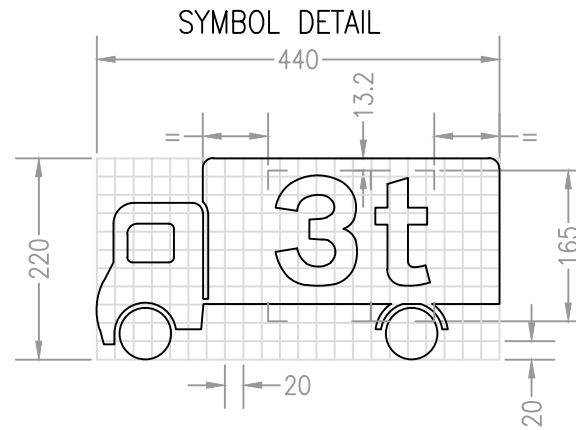

Sign No.

W114

© GOVERNMENT OF IRELAND.

600
(750)
(900)
(1200)
(1500)

- NOTES: 1. Centre line, tile marks and dimensions do not form part of the sign.
2. The 'sign size' is defined as the distance along the side and permitted dimensions for the sign are shown.
3. ALL DIMENSIONS IN MILLIMETRES.
4. Other dimensions for the diamond are shown on drawing WK000.
5. All 600 sign dimensions shall be varied proportionally for the other warning sign sizes.
6. COLOURS:— Standard
 Border BLACK
 Background YELLOW
 Symbol BLACK

**Aí Roinn Iompair
Turasóireachta agus Spóirt**
 Department of Transport,
Tourism and Sport

Title: Chapter 6 Warning Sign

Maximum Gross Weight

Issue: Date:
 A: 03.09.08
 B:
 C:

Dimensions:
 MILLIMETRES

Sign No.
 W114