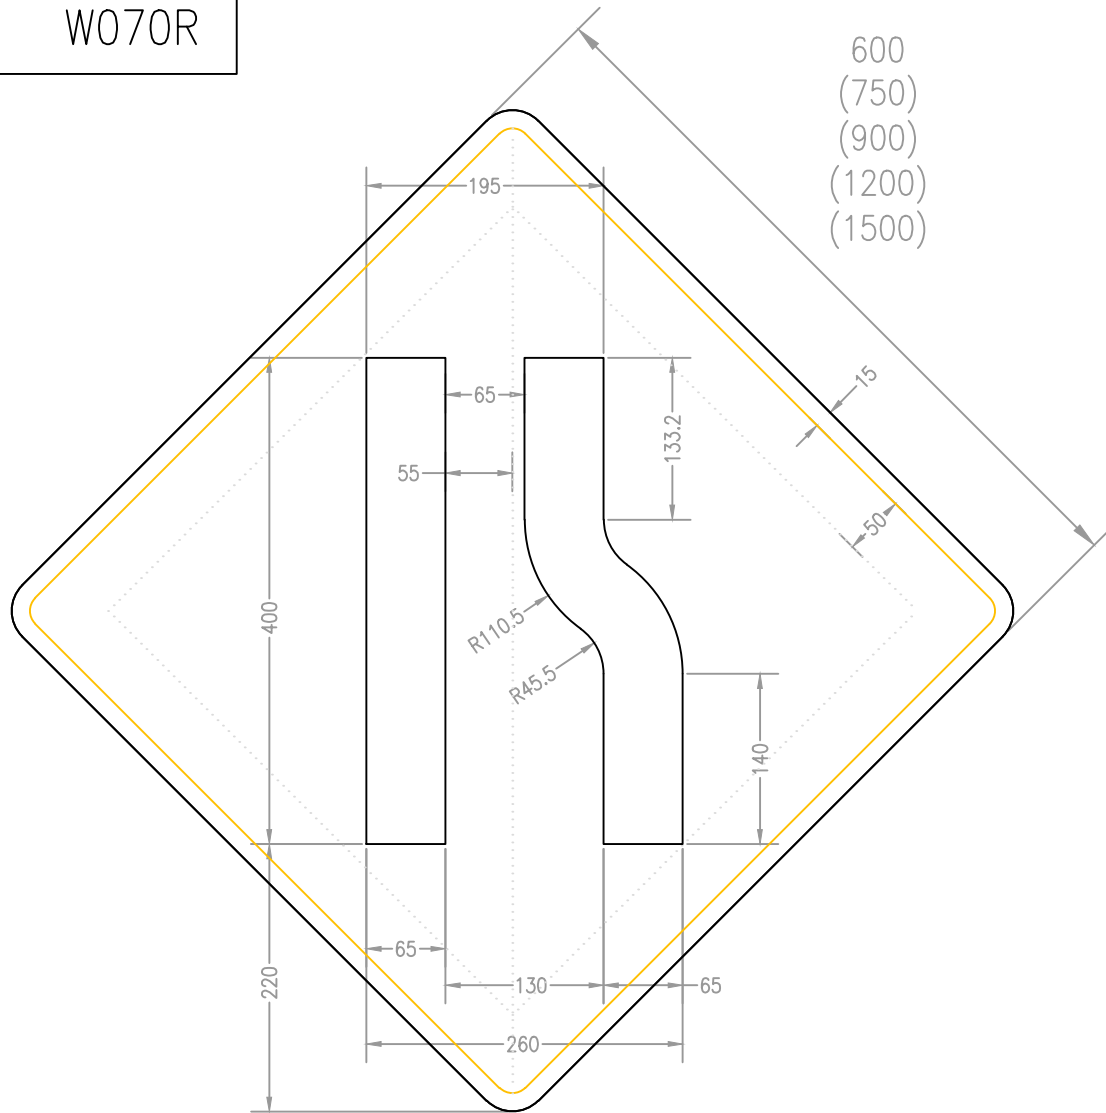

Sign No.

W070R

© GOVERNMENT OF IRELAND.

- NOTES: 1. Centre line, tile marks and dimensions do not form part of the sign.
2. The 'sign size' is defined as the distance along the side and permitted dimensions for the sign are shown.
3. ALL DIMENSIONS IN MILLIMETRES.
4. Other dimensions for the diamond are shown on drawing W000.
5. All 600 sign dimensions shall be varied proportionally for the other warning sign sizes.
6. COLOURS:— Standard
 Border BLACK
 Background YELLOW
 Symbol BLACK