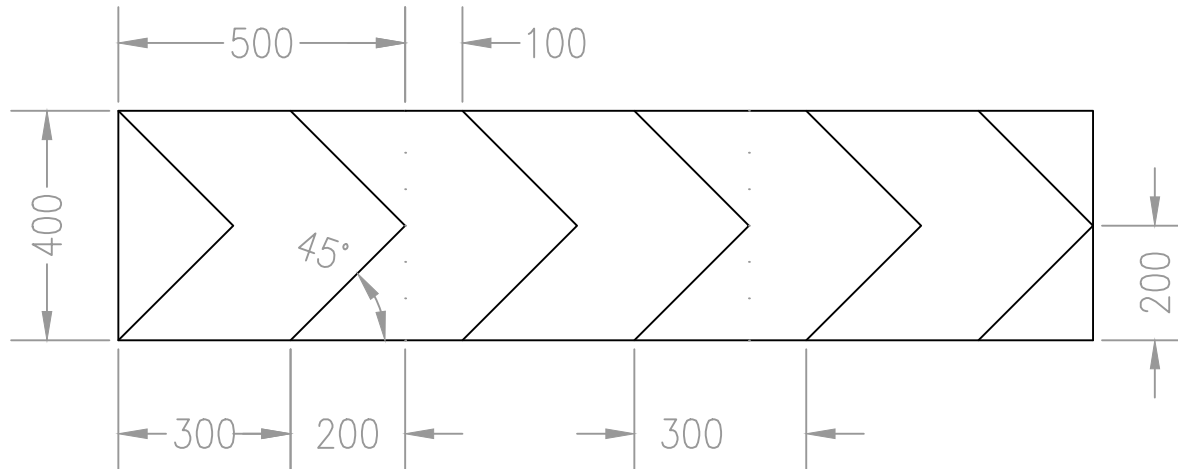

Sign No.

W063R

© GOVERNMENT OF IRELAND.

- NOTES: 1. The length of the sign may be varied by adjusting the number of chevrons by the addition of the incremental unit. One, two or three chevrons may be shown.
2. Centre line, tile marks and dimensions do not form part of the sign.
3. The direction of the chevrons may be reversed.
4. Alternative heights are shown in the table below.
5. COLOURS:— Standard Background CHEVRONS  
BLACK YELLOW

Alternative Heights for Chevron Boards

Height	Chevron Length
400	300
600	450
800	600

An Roinn Iompair  
Turasóireachta agus Spóirt  
Department of Transport,  
Tourism and Sport

Title: Chapter 6 Warning Signs  
Multiple Chevrons (Three)  
(to Right)

Issue: Date:  
A: 03.09.08  
B:  
C:

Dimensions:  
MILLIMETRES

Sign No.  
W063R