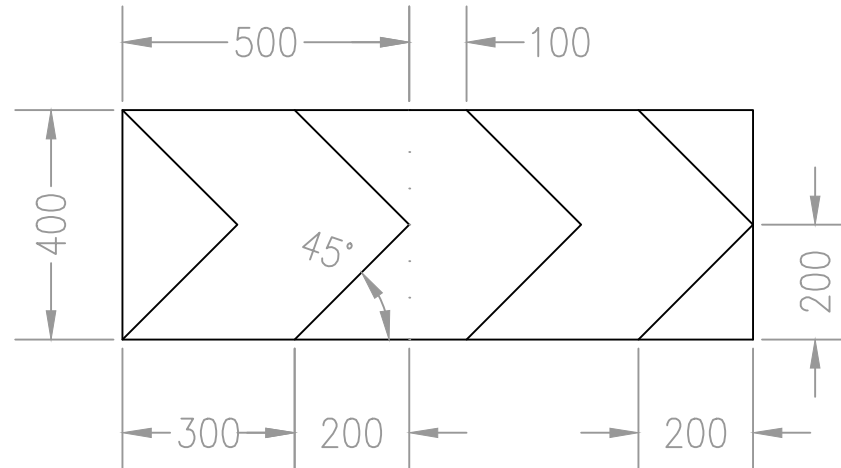

Sign No.

W062R

© GOVERNMENT OF IRELAND.

- NOTES: 1. The length of the sign may be varied by adjusting the number of chevrons by the addition of the incremental unit. One, two or three chevrons may be shown.
2. Centre line, tile marks and dimensions do not form part of the sign.
3. The direction of the chevrons may be reversed.
4. Alternative heights are shown in the table below.
5. COLOURS:— Standard Background CHEVRONS  
BLACK YELLOW

Height	Chevron Length
400	300
600	450
800	600