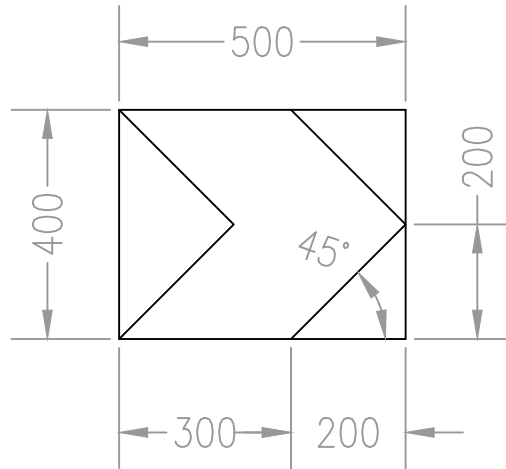

Sign No.

W061R

© GOVERNMENT OF IRELAND.

- NOTES: 1. The length of the sign may be varied by adjusting the number of chevrons by the addition of the incremental unit. One, two or three chevrons may be shown.
2. Centre line, tile marks and dimensions do not form part of the sign.
3. The direction of the chevrons may be reversed.
4. Alternative heights are shown in the table below.
5. COLOURS:- Standard Background CHEVRONS  
BLACK YELLOW

Alternative Heights for Chevron Boards

Height	Chevron Length
400	300
600	450
800	600

An Roinn Iompair  
Turasóireachta agus Spóirt  
Department of Transport,  
Tourism and Sport

Title: Chapter 6 Warning Signs  
Single Chevron  
(to Right)

Issue: A: 03.09.08  
B:  
C:

Dimensions:  
MILLIMETRES

Sign No.  
W061R