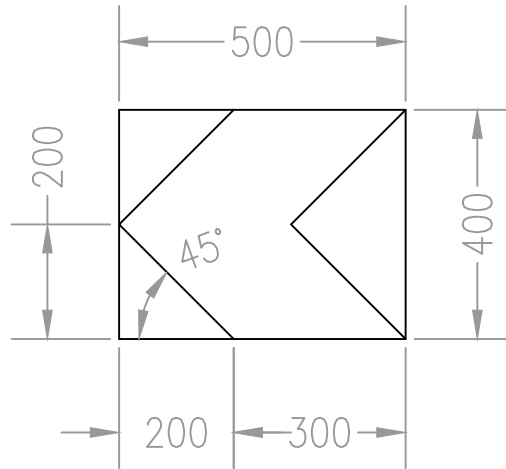

Sign No.

W061L

© GOVERNMENT OF IRELAND.

- NOTES: 1. The length of the sign may be varied by adjusting the number of chevrons by the addition of the incremental unit. One, two or three chevrons may be shown.
2. Centre line, tile marks and dimensions do not form part of the sign.
3. The direction of the chevrons may be reversed.
4. Alternative heights are shown in the table below.
5. COLOURS:- Standard Background BLACK
Chevrons YELLOW

Alternative Heights for Chevron Boards

Height	Chevron Length
400	300
600	450
800	600

An Roinn Iompair
Turasóireachta agus Spóirt
Department of Transport,
Tourism and Sport

Title: Chapter 6 Warning Signs
Single Chevron
(to Left)

Issue: Date:
A: 03.09.08
B:
C:

Dimensions:
MILLIMETRES

Sign No.
W061L