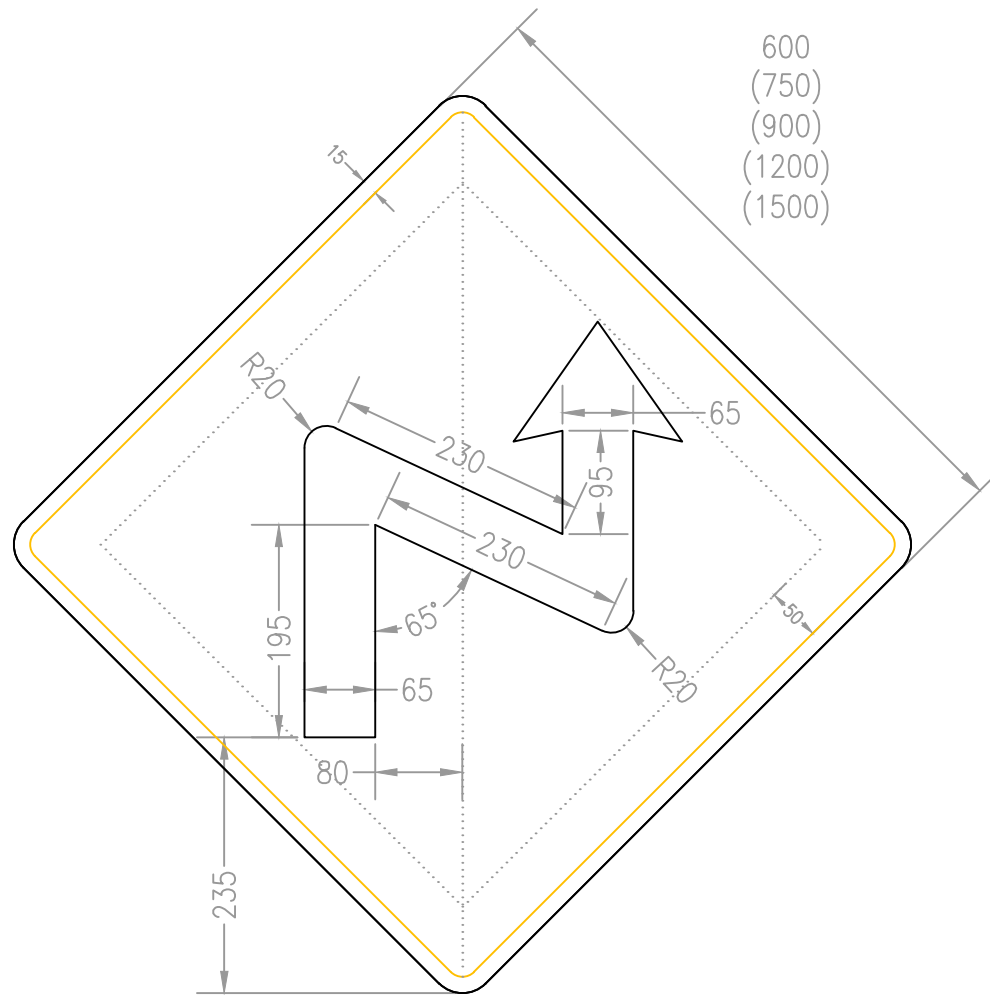

Sign No.

W052R

© GOVERNMENT OF IRELAND.

- NOTES: 1. Centre line, tile marks and dimensions do not form part of the sign.
2. The 'sign size' is defined as the distance along the side and permitted dimensions for the sign are shown.
3. ALL DIMENSIONS IN MILLIMETRES.
4. Other dimensions for the diamond are shown on drawing WK000.
5. All 600 sign dimensions shall be varied proportionally for the other warning sign sizes.
6. COLOURS:— Standard
 Border BLACK
 Background YELLOW
 Symbol BLACK