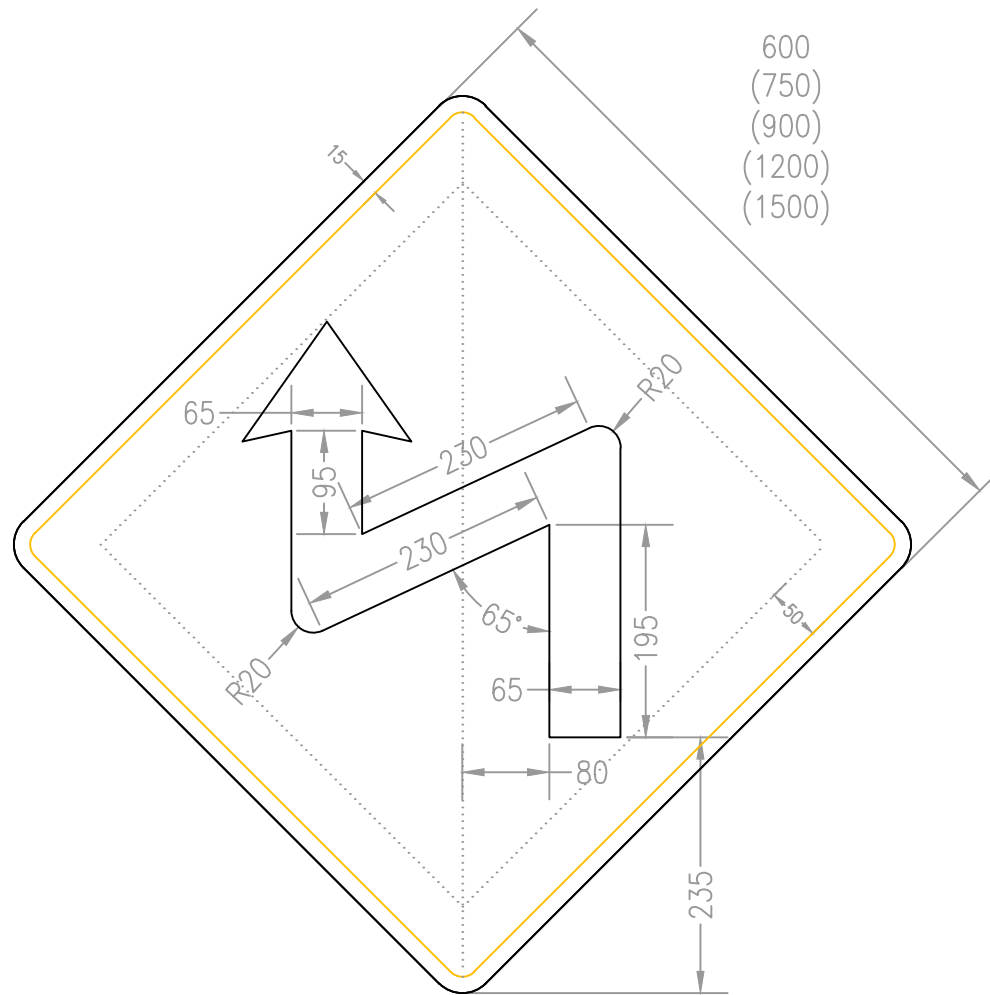

Sign No.

W052L

© GOVERNMENT OF IRELAND.

- NOTES: 1. Centre line, tile marks and dimensions do not form part of the sign.
2. The 'sign size' is defined as the distance along the side and permitted dimensions for the sign are shown.
3. ALL DIMENSIONS IN MILLIMETRES.
4. Other dimensions for the diamond are shown on drawing WK000.
5. All 600 sign dimensions shall be varied proportionally for the other warning sign sizes.
6. COLOURS:— Standard  
 Border BLACK  
 Background YELLOW  
 Symbol BLACK