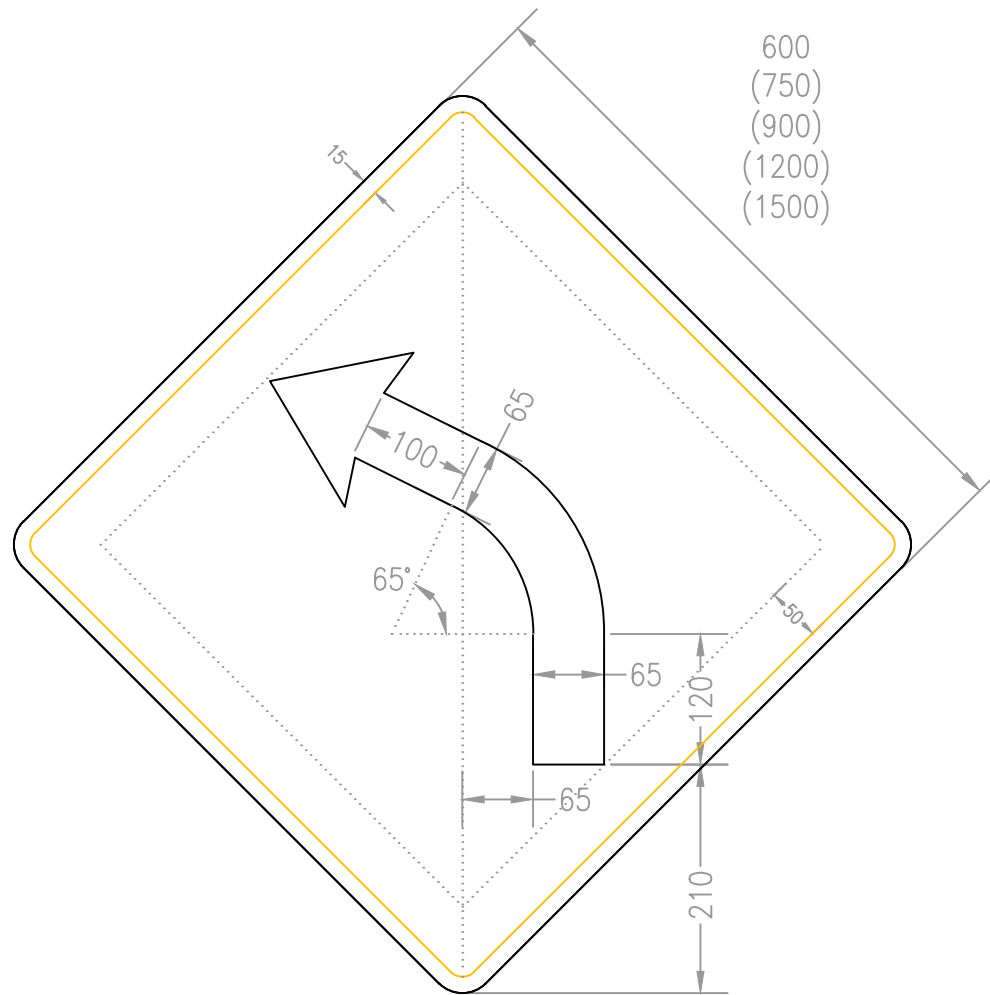

Sign No.

W051L

© GOVERNMENT OF IRELAND.

- NOTES: 1. Centre line, tile marks and dimensions do not form part of the sign.
2. The 'sign size' is defined as the distance along the side and permitted dimensions for the sign are shown.
3. ALL DIMENSIONS IN MILLIMETRES.
4. Other dimensions for the diamond are shown on drawing WK000.
5. All 600 sign dimensions shall be varied proportionally for the other warning sign sizes.
6. COLOURS:— Standard  
 Border BLACK  
 Background YELLOW  
 Symbol BLACK