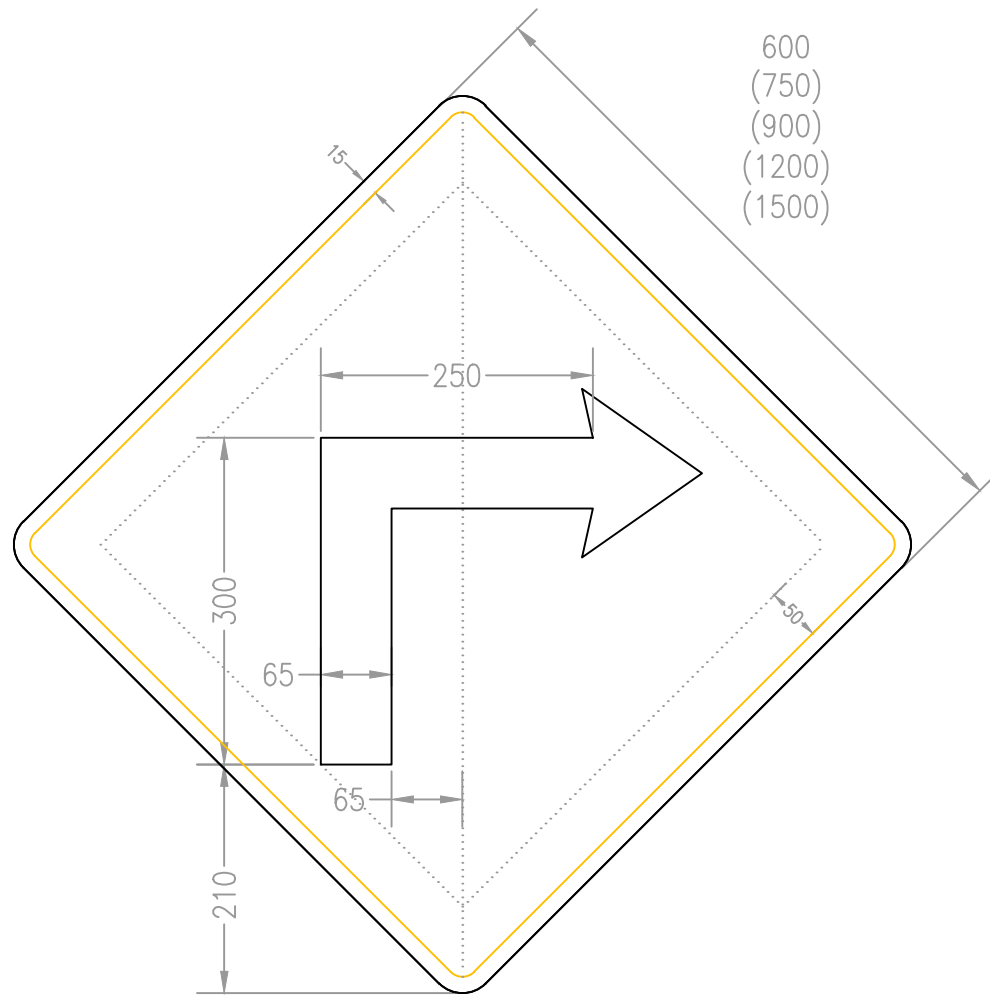

Sign No.

W050R

© GOVERNMENT OF IRELAND.

- NOTES: 1. Centre line, tile marks and dimensions do not form part of the sign.
2. The 'sign size' is defined as the distance along the side and permitted dimensions for the sign are shown.
3. ALL DIMENSIONS IN MILLIMETRES.
4. Other dimensions for the diamond are shown on drawing WK000.
5. All 600 sign dimensions shall be varied proportionally for the other warning sign sizes.
6. COLOURS:— Standard
 Border BLACK
 Background YELLOW
 Symbol BLACK