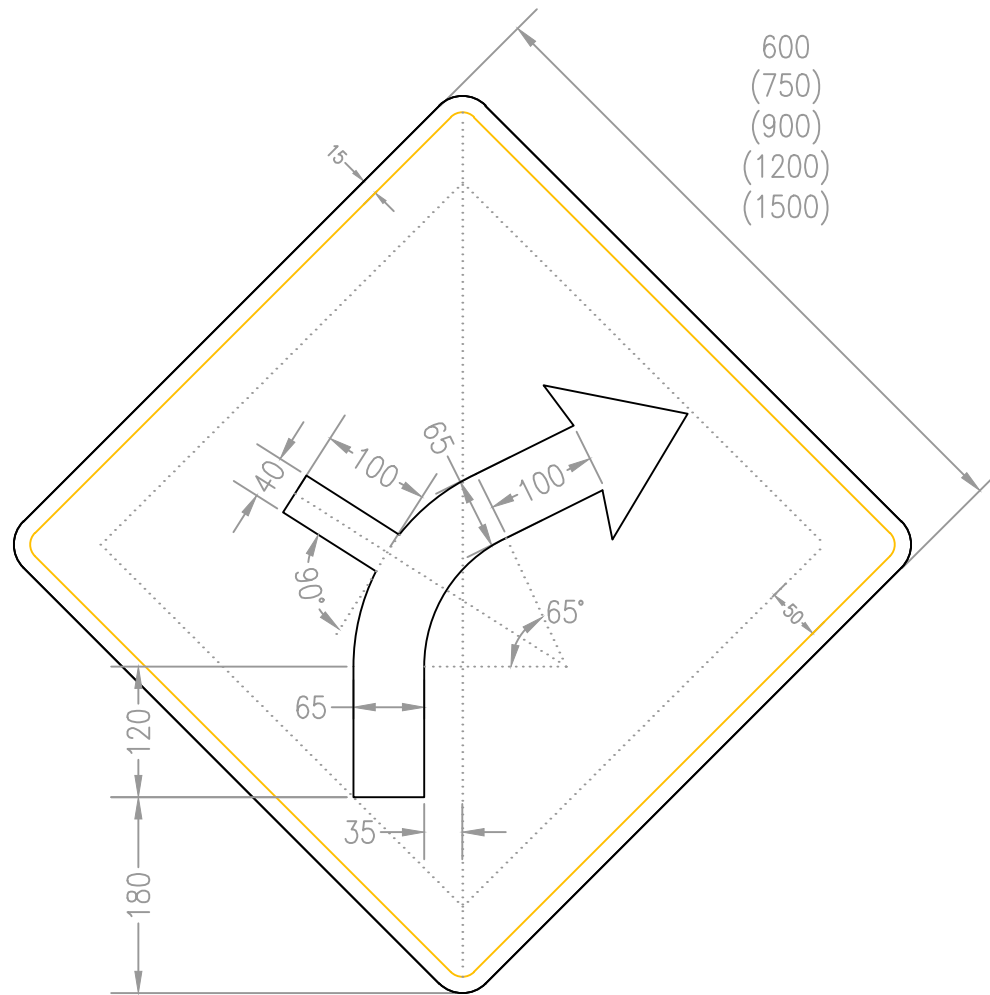

Sign No.

W009R

© GOVERNMENT OF IRELAND.

- NOTES: 1. Centre line, tile marks and dimensions do not form part of the sign.
2. The 'sign size' is defined as the distance along the side and permitted dimensions for the sign are shown.
3. ALL DIMENSIONS IN MILLIMETRES.
4. Other dimensions for the diamond are shown on drawing WK000.
5. All 600 sign dimensions shall be varied proportionally for the other warning sign sizes.
6. COLOURS:— Standard  
 Border BLACK  
 Background YELLOW  
 Symbol BLACK