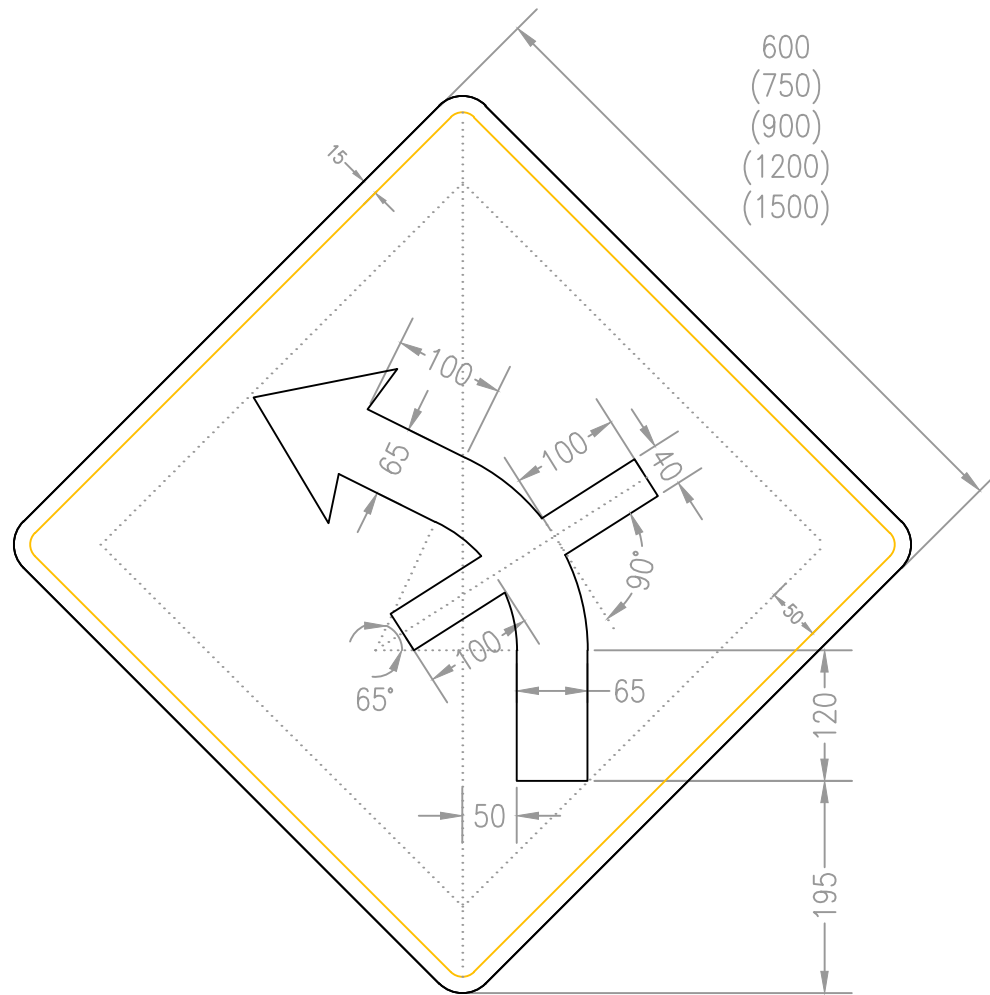

Sign No.

W011L

© GOVERNMENT OF IRELAND.

- NOTES: 1. Centre line, tile marks and dimensions do not form part of the sign.
2. The 'sign size' is defined as the distance along the side and permitted dimensions for the sign are shown.
3. ALL DIMENSIONS IN MILLIMETRES.
4. Other dimensions for the diamond are shown on drawing WK000.
5. All 600 sign dimensions shall be varied proportionally for the other warning sign sizes.
6. COLOURS:— Standard
 Border BLACK
 Background YELLOW
 Symbol BLACK