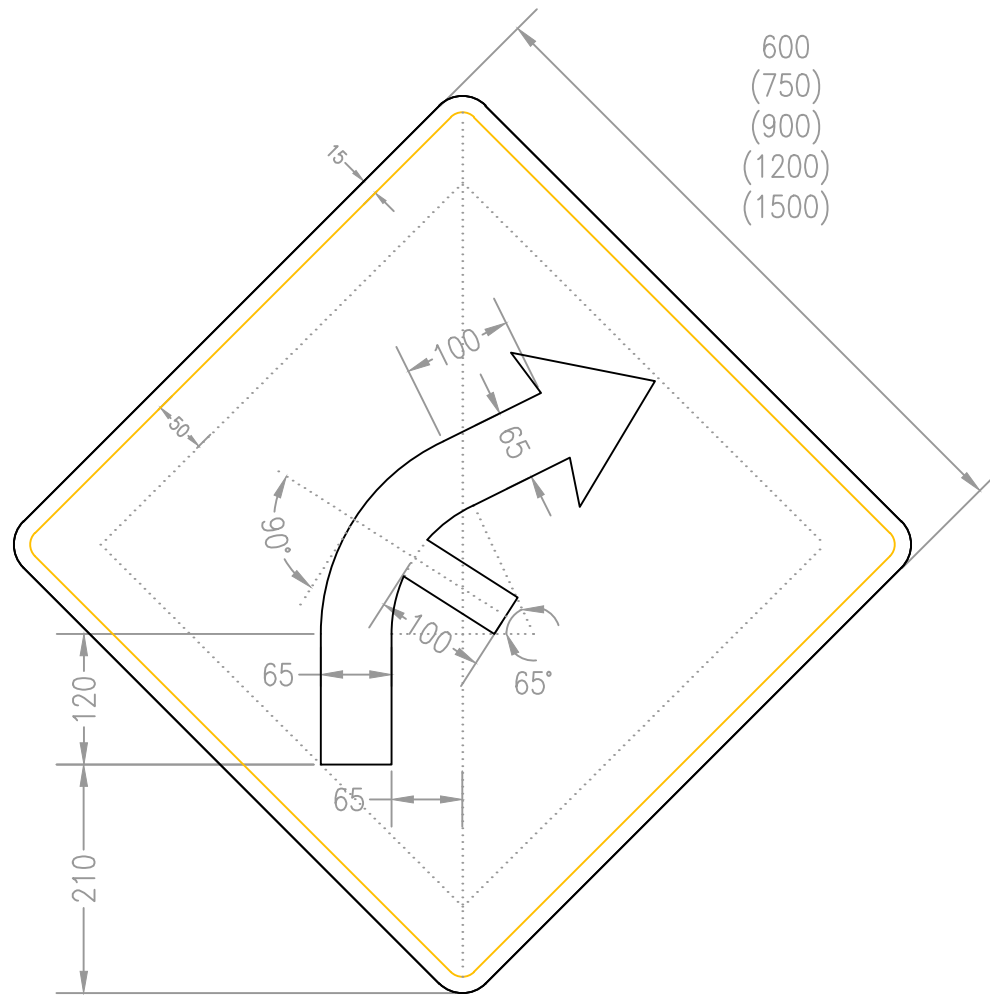

Sign No.

W010R

© GOVERNMENT OF IRELAND.

- NOTES: 1. Centre line, tile marks and dimensions do not form part of the sign.
2. The 'sign size' is defined as the distance along the side and permitted dimensions for the sign are shown.
3. ALL DIMENSIONS IN MILLIMETRES.
4. Other dimensions for the diamond are shown on drawing WK000.
5. All 600 sign dimensions shall be varied proportionally for the other warning sign sizes.
6. COLOURS:— Standard
 Border BLACK
 Background YELLOW
 Symbol BLACK