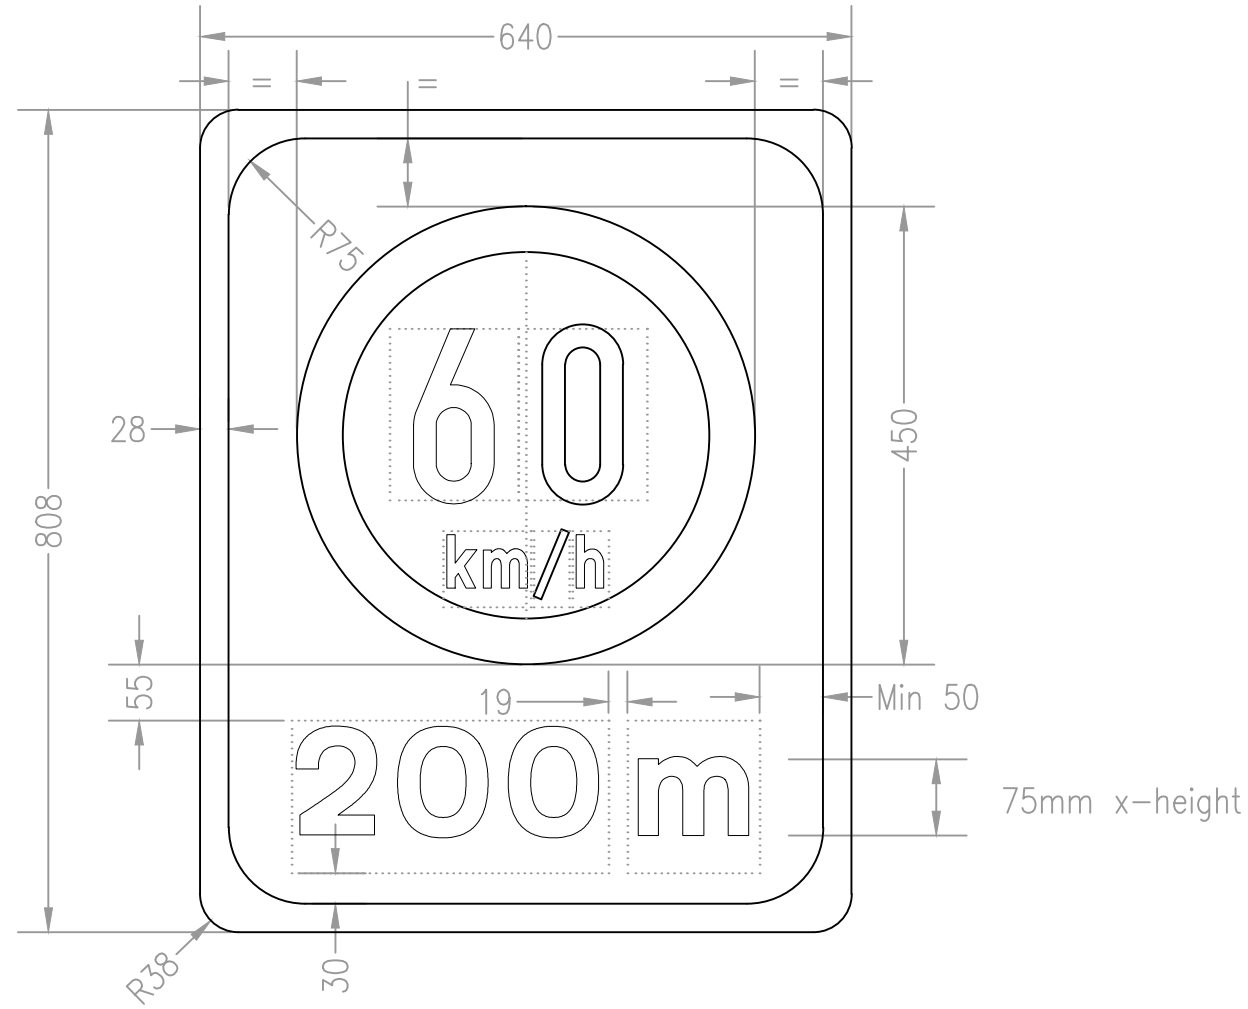

Sign No.
F401

© GOVERNMENT OF IRELAND.

- NOTES: 1. The speed legend is from the Transport Motorway alphabet, the distance from the Transport Heavy alphabet at the x-heights shown in the table.
2. The speed limit roundels are proportional to those shown on drawings RUS039 to RUS044.
3. Centre line, tile marks and dimensions do not form part of the sign.
4. All 75mm x-height sign dimensions shall be varied proportionally for the other sign sizes. The table shows sign sizes in millimetres, rounded to the nearest 5mm.
5. COLOURS:- Standard
 Borders BLACK
 Background WHITE
 Legend BLACK

x-height	W (mm)	H (mm)
75	640	810
100	855	1075
120	1025	1295
150	1280	1615

Title: Other Informatory Sign
Speed Limit Ahead

Issue: Date:
A: 14.04.08
B:
C:

Dimensions:
MILLIMETRES

Sign No.
F401